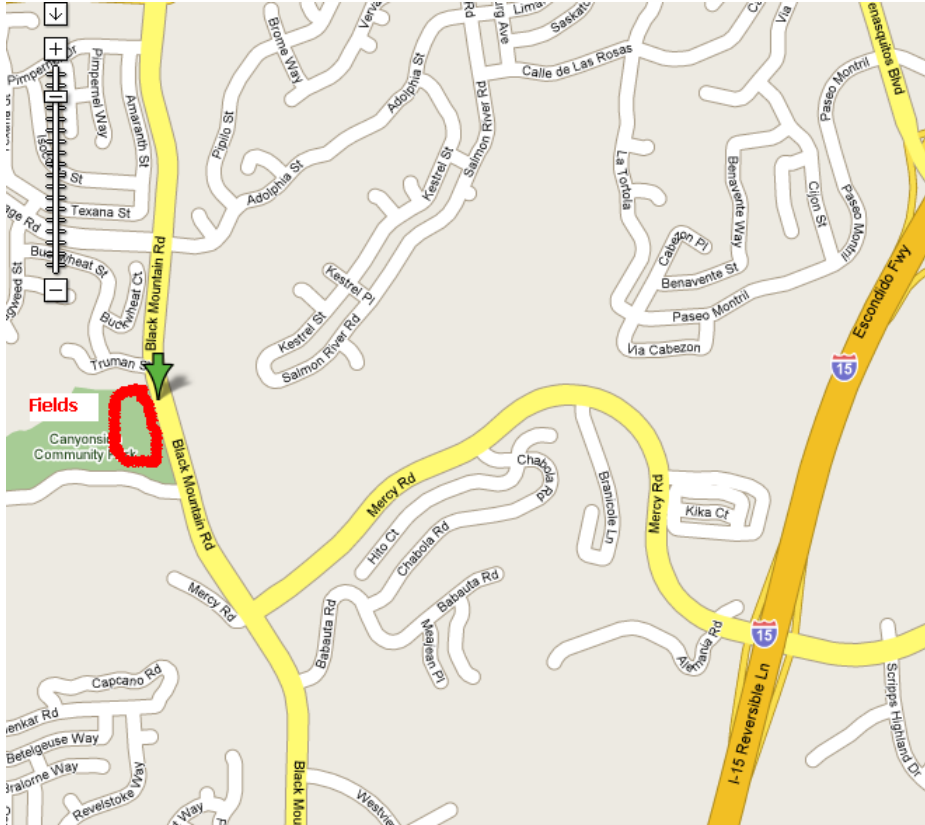

## Peninsula

### Cleator Community Park

Take I-8 West to Nimitz Blvd. Turn left on Nimitz Blvd Exit on Famosa. Turn left on Famosa and go over the bridge. Take the second left into Cleator Community Park.

## Rancho Penasquitos

Canyonside Recreation Center is located at 12350 Black Mountain Road. Traveling north on I-15, exit Mercy Road and turn left. Pass under the freeway and continue until Mercy Road terminates at a "T" intersection at Black Mountain Road. Turn right at the "T" and the next stoplight is the park entrance. You can only turn Left into the park. Proceed straight down the drive and our Little League fields will be on your right in a quad-type set up. Look for the fences with the yellow cap on them.

## SCRIPPS RANCH Little League

I-15 north to Scripps Poway Parkway East.  
Continue past Spring Canyon Rd.

Turn right into the Spring Canyon Park parking lot.

The Challenger field is SC-1, the field on the west side of the parking lot.