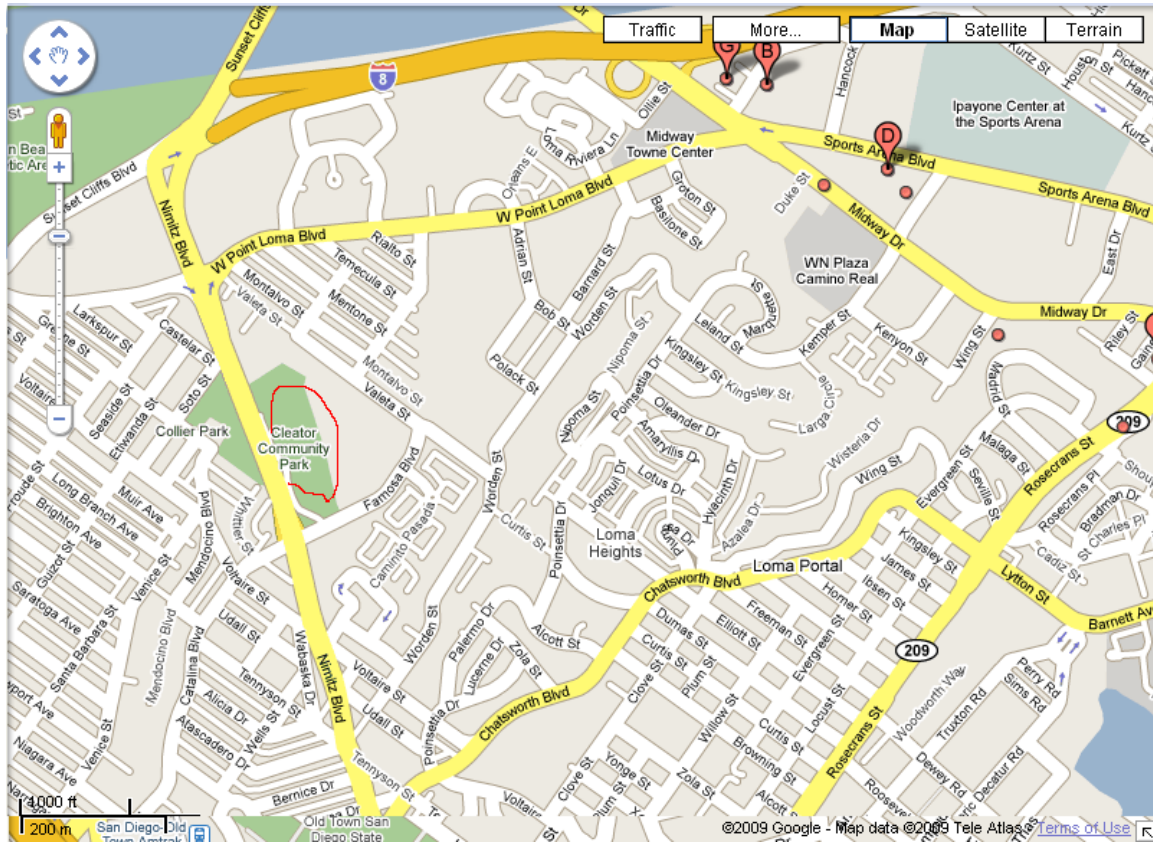

## Peninsula

## Rancho Penasquitos

Canyonside Recreation Center is located at 12350 Black Mountain Road. Traveling north on I-15, exit Mercy Road and turn left. Pass under the freeway and continue until Mercy Road terminates at a "T" intersection at Black Mountain Road. Turn right at the "T" and the next stoplight is the park entrance. You can only turn Left into the park. Proceed straight down the drive and our Little League fields will be on your right in a quad-type set up. Look for the fences with the yellow cap on them.

## SCRIPPS RANCH Little League

I-15 north to Scripps Poway Parkway East.  
Continue past Spring Canyon Rd.

Turn right into the Spring Canyon Park parking lot.

The Challenger field is SC-1, the field on the west side of the parking lot.

## University City - Standley Park

Take I-805 to Governor Dr. Go west on Governor Dr. for about 2 miles. The Standley Park fields are located to the west of Standley Middle School on the south side of the Governor Dr.