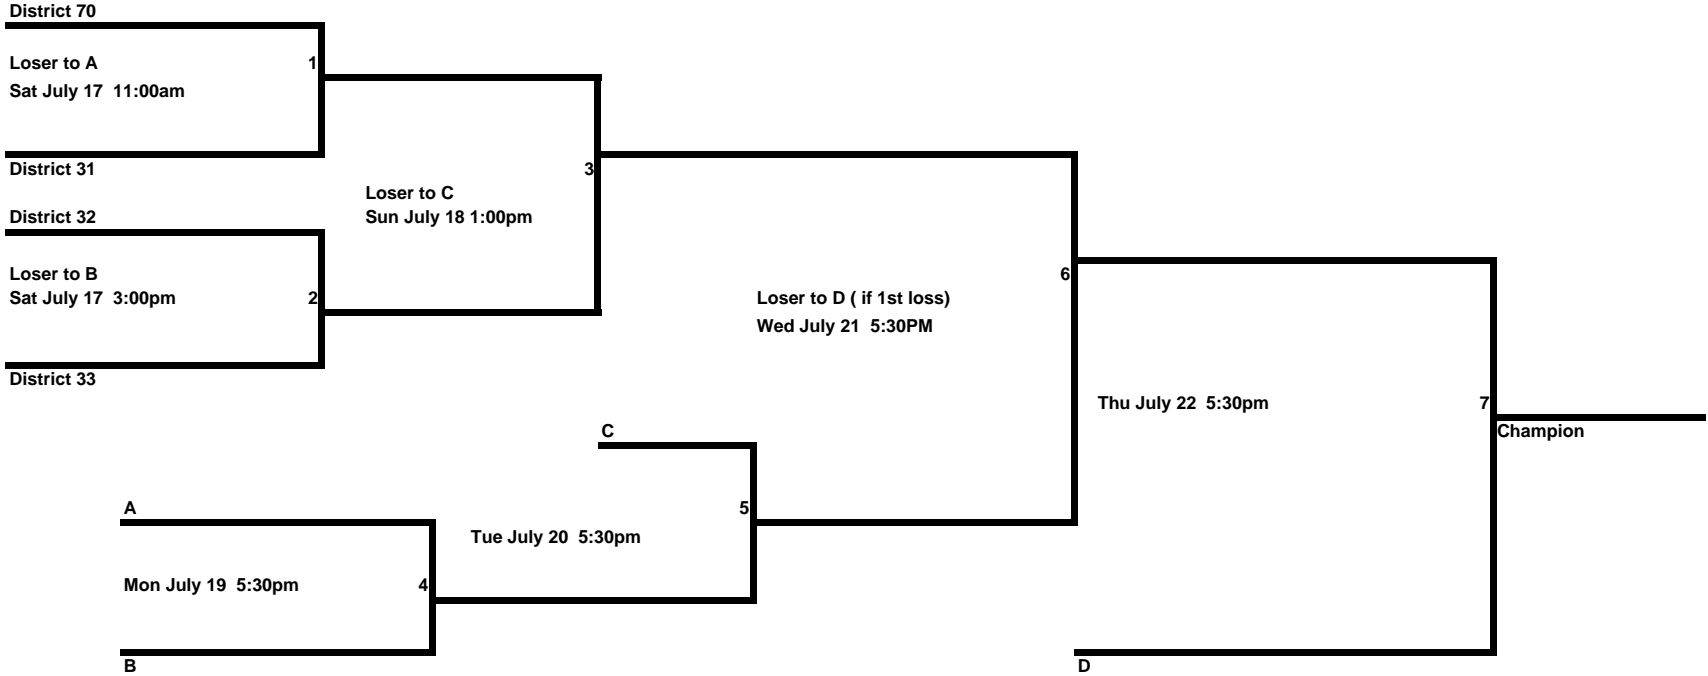

**2010 Junior Division Section 6 All Stars**  
**Hosted by: University City Little League**  
**405-32-15**  
**July 17 - July 22, 2010**

Approved 6/02/10 by Lisa LaPage

**Updated results: [www.eteamz.com/lbbca32](http://www.eteamz.com/lbbca32)**  
**Facebook: CA District 32 Little League**

University Junior Fields are located on Governor Drive just blocks from I-805  
 From I-805 exit Governor Drive go West and the fields will be on your right hand side.  
 From I-5 take Hwy 52 East to the Genesee Ave exit, North  
 Follow Genesee Ave headed North to Governor Drive, turn left (East) the fields will be on the left side.